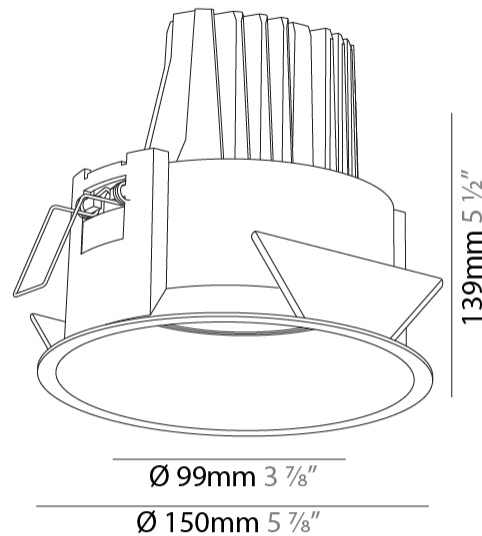

GENERAL

Series: Mechaniq Round Deep
 Brand: Prolicht
 Division: Architectural
 Mounting Type: Recessed
 Mounting Location: Ceiling
 Subcategory: Downlight

PHYSICAL

Shape: Round
 Diameter (mm): 150
 Diameter (in): 5 7/8
 Height (mm): 139
 Height (in): 5 1/2
 Min. Recessing Depth (mm): 160
 Min. Recessing Depth (in): 6 5/16
 Weight (kg): 0.907
 Weight (lbs): 2
 Fixture Finish: SSR / BKV / CWI / CRY / HAB / UFT / ITA / RUA / FTG / MYG / LOD / PUS / FRO / FUP / KIA / POP / BLS / SPG / MEY / GOH / GUM / CHC / COM / ABZ / JAG / OBR / MOS / ROR
 Fixture Material: Aluminum Die Cast
 Cut-out Measurements: 140mm / 5 1/2"

LED

Number of LEDs: 1
 Color Temperature (°K): 2700 / 3000 / 3500 / 4000
 Max. Delivered Lumen (lm): 830 / 930 / 1010 / 1030
 CRI: >90 CRI
 Lamp Life (hrs): 50000

OPTICAL

Reflector: 8
 Adjustability: Rotational 355°; Tilt 30°

RATINGS AND CERTIFICATIONS

Certified By: Certified for North American Standards
 IP rating: IP20

140mm 5 1/2"	160mm 6 5/16"	10 15mm 3/8" 9/16"	30°	355°		
A						

MECHANIQ ROUND DEEP RECESSED

A35061-

PROJECT _____

GENERAL

Series: Mechaniq Round Deep
 Brand: Prolicht
 Division: Architectural
 Mounting Type: Recessed
 Mounting Location: Ceiling
 Subcategory: Downlight

PHYSICAL

Shape: Round
 Diameter (mm): 150
 Diameter (in): 5 7/8
 Height (mm): 139
 Height (in): 5 1/2
 Ceiling Thickness (mm): 10 / 12.5 / 15
 Ceiling Thickness (in): 3/8 or 1/2 or 9/16
 Min. Recessing Depth (mm): 160
 Min. Recessing Depth (in): 6 5/16
 Light Distribution: Adjustable / Downlight
 Weight (kg): 0.907
 Weight (lbs): 2
 Fixture Finish: SSR / BKV / CWI / CRY / HAB / UFT / ITA / RUA / FTG / MYG / LOD / PUS / FRO / FUP / KIA / POP / BLS / SPG / MEY / GOH / GUM / CHC / COM / ABZ / JAG / OBR / MOS / ROR
 Fixture Material: Aluminum Die Cast
 Cut-out Measurements: 140mm / 5 1/2"